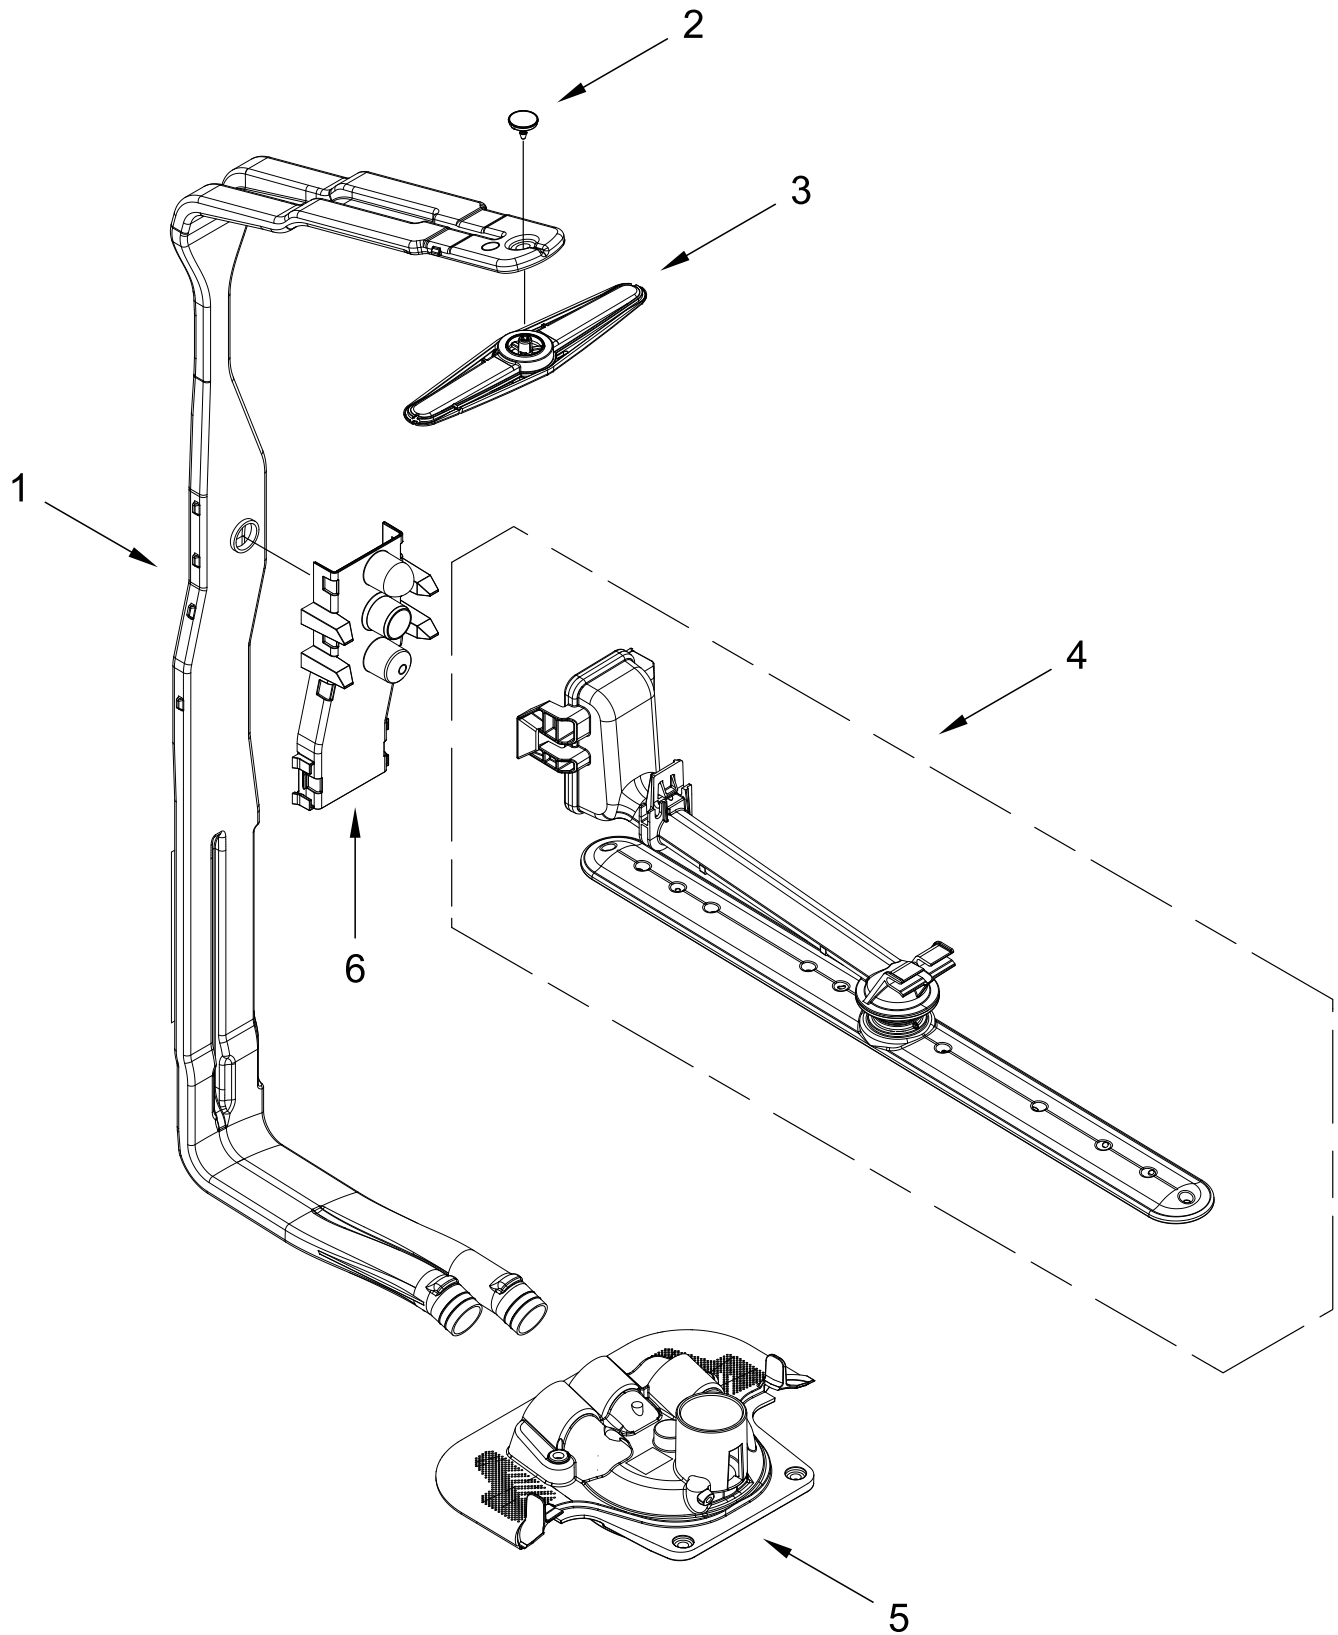

UPPER WASH AND RINSE PARTS

UPPER WASH AND RINSE PARTS

<u>Illus.</u> <u>No.</u>	<u>Part No.</u>	<u>Description</u>	<u>Illus.</u> <u>No.</u>	<u>Part No.</u>	<u>Description</u>	<u>Illus.</u> <u>No.</u>	<u>Part No.</u>	<u>Description</u>
1	W11507999	Feed Tube Assembly	3	W11039869	Sprayarm, Third Level	5	W11128231	Cover, Diverter
2	W11039888	Retainer	4	W11174340	Upper Sprayarm Assembly	6	W10892836	Retainer, Docking (2nd Level)