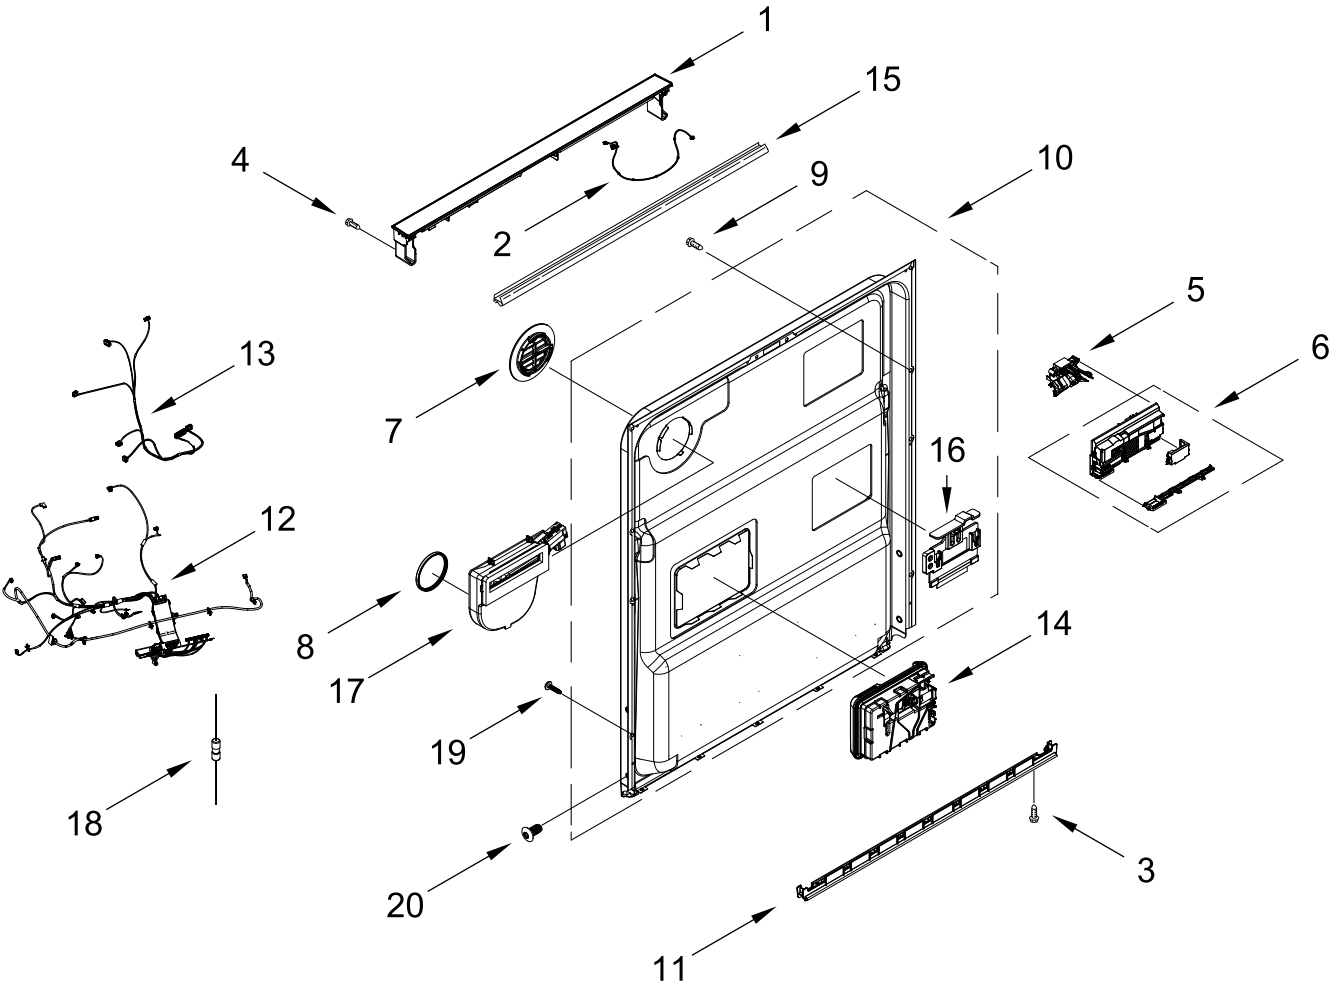

CONTROL PANEL AND INNER DOOR PARTS

CONTROL PANEL AND INNER DOOR PARTS

<u>Illus. No.</u>	<u>Part No.</u>	<u>Description</u>	<u>Illus. No.</u>	<u>Part No.</u>	<u>Description</u>	<u>Illus. No.</u>	<u>Part No.</u>	<u>Description</u>
1		Console Cap	8	W11184028	Gasket, Vent	16	W11088985	Hanger, Control
	W11591426	Black	9	W10348409	Screw	17	W11527847	Vent Assembly w/ Fan
	W11591427	White	10	W11098822	Inner Door Assembly			(Also Order Gasket)
2	W11084865	Jumper, Door	11	W11563231	Seal, Door Bottom	18	W11397505	Fuse, In-line
3	W11258418	Screw	12	W11084863	Wiring Harness, Main (Includes Thermostat & Fuse)	19	W10348408	Screw
4	W10711884	Screw (Long)	13	W11084845	Wiring Harness, Inner Door	20	3400071	Screw
5	W11091934	Latch Assembly (Includes Switch)	14	W11092649	Dispenser Assembly			
6	W11524499	Control, Electronic	15	W11265187	Seal, Console/Door			
7	W11025634	Bezel, Vent (Also Order Gasket)						

TUB AND FRAME PARTS

TUB AND FRAME PARTS

<u>Illus. No.</u>	<u>Part No.</u>	<u>Description</u>	<u>Illus. No.</u>	<u>Part No.</u>	<u>Description</u>	<u>Illus. No.</u>	<u>Part No.</u>	<u>Description</u>
1	W10920228	Tub Assembly (Includes Gasket)	13	W11036170	Float Switch	23	W11048217	Tub Mount, Upper Rack
2	W11226744	Base, Terminal Box	14	W11184083	Plug, Tub	24	W11362501	Miscellaneous Parts Bag (Contains 2 Screws, 2 Clamps, & 2 Brackets)
3	W11035860	Gasket, Tub	15	W11429970	Water Inlet Assembly			
4	W11429974	Nut, Water Inlet	16	W11455395	Leg, Leveling			
5	W11090487	Strike, Latch	17	3378128	Washer, Pronged Cup			
6	W11296374	Screw	18	3400014	Screw, Grounding	25	W11132441	Terminal Block
7	W11165091	Seal, Cabinet	19	W10277003	Screw	26	W11536143	Heater Element Assembly
8	W11025993	Drip Tray	20	W11226746	Cover, Terminal Box			
9	W11025986	Funnel, Overfill Protection	21		Side Support, Tub			
10	W11025988	Funnel Extension		W10920122	Left Hand			
11	8269145	Bracket, Undercounter		W10920120	Right Hand			
12	W11165093	Cover, Tub Corner	22	W11163985	Shield, Tub Sound			