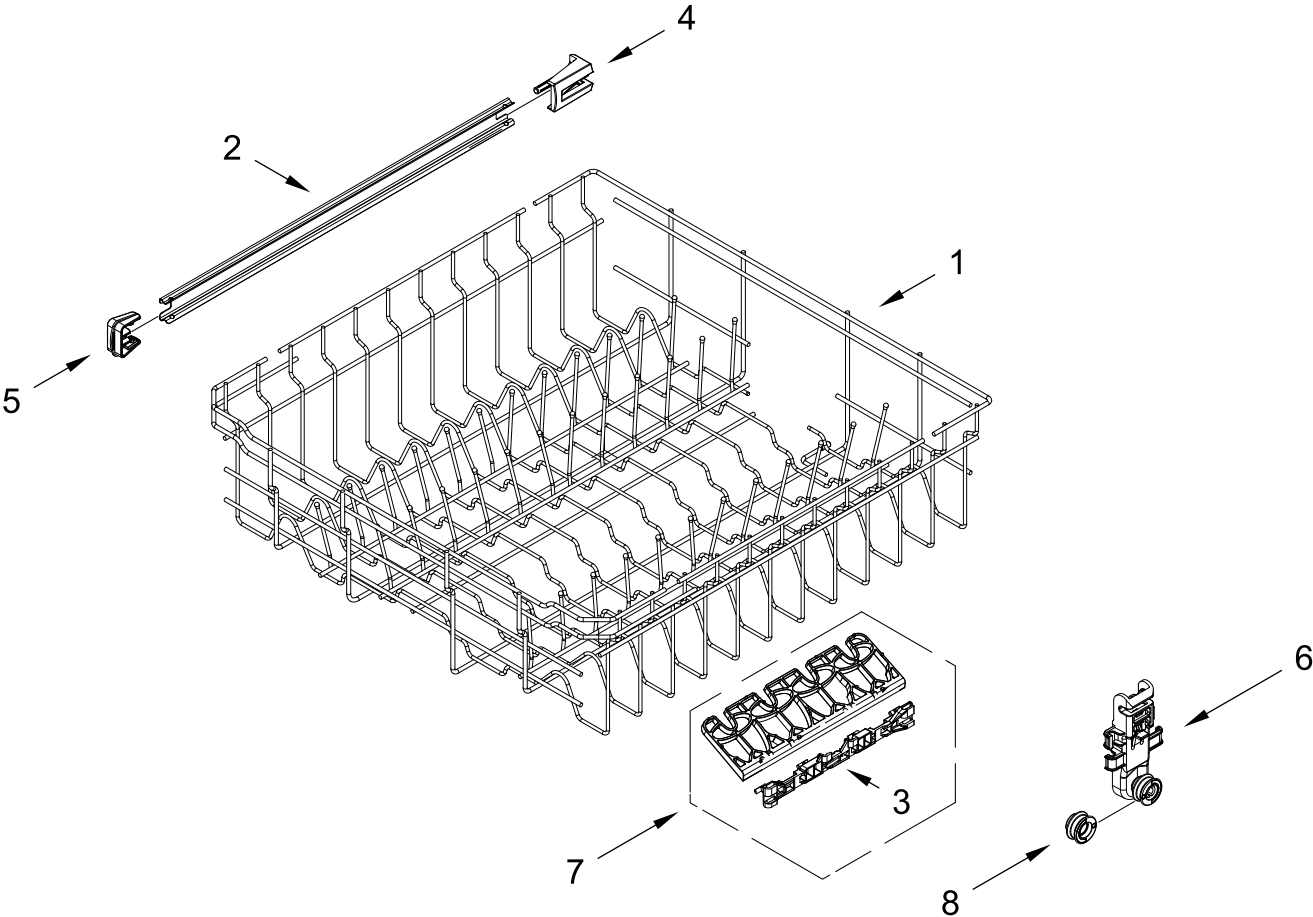

TUB AND FRAME PARTS

TUB AND FRAME PARTS

<u>Illus. No.</u>	<u>Part No.</u>	<u>Description</u>	<u>Illus. No.</u>	<u>Part No.</u>	<u>Description</u>	<u>Illus. No.</u>	<u>Part No.</u>	<u>Description</u>
1	W10920228	Tub Assembly (Includes Gasket)	13	W11036170	Float Switch	23	W11048217	Tub Mount, Upper Rack
2	W11226744	Base, Terminal Box	14	W11184083	Plug, Tub	24	W11362501	Miscellaneous Parts Bag (Contains 2 Screws, 2 Clamps, & 2 Brackets)
3	W11035860	Gasket, Tub	15	W11429970	Water Inlet Assembly			
4	W11429974	Nut, Water Inlet	16	W11455395	Leg, Leveling			
5	W11090487	Strike, Latch	17	3378128	Washer, Pronged Cup			
6	W11296374	Screw	18	3400014	Screw, Grounding	25	W11132441	Terminal Block
7	W11165091	Seal, Cabinet	19	W10277003	Screw	26	W11536143	Heater Element Assembly
8	W11025993	Drip Tray	20	W11226746	Cover, Terminal Box			
9	W11025986	Funnel, Overfill Protection	21		Side Support, Tub			
10	W11025988	Funnel Extension		W10920122	Left Hand			
11	8269145	Bracket, Undercounter		W10920120	Right Hand			
12	W11165093	Cover, Tub Corner	22	W11163985	Shield, Tub Sound			

UPPER WASH AND RINSE PARTS

UPPER WASH AND RINSE PARTS

<u>Illus.</u> <u>No.</u>	<u>Part No.</u>	<u>Description</u>	<u>Illus.</u> <u>No.</u>	<u>Part No.</u>	<u>Description</u>	<u>Illus.</u> <u>No.</u>	<u>Part No.</u>	<u>Description</u>
1	W11507999	Feed Tube Assembly	3	W11039869	Sprayarm, Third Level	5	W11128231	Cover, Diverter
2	W11039888	Retainer	4	W11174340	Upper Sprayarm Assembly	6	W10892836	Retainer, Docking (2nd Level)

UPPER RACK AND TRACK PARTS

UPPER RACK AND TRACK PARTS

<u>Illus.</u> <u>No.</u>	<u>Part No.</u>	<u>Description</u>	<u>Illus.</u> <u>No.</u>	<u>Part No.</u>	<u>Description</u>	<u>Illus.</u> <u>No.</u>	<u>Part No.</u>	<u>Description</u>
1	W10847875	Dishrack, Upper	4	W11084872	Track Stop, Rear	7	W11129799	Cupshelf Assembly
2	W11441109	Track, Dishrack	5	W11084874	Track Stop, Front	8	W11048219	Wheel
3	W11129797	Clip, Cupshelf	6	W11133748	Mount Assembly			