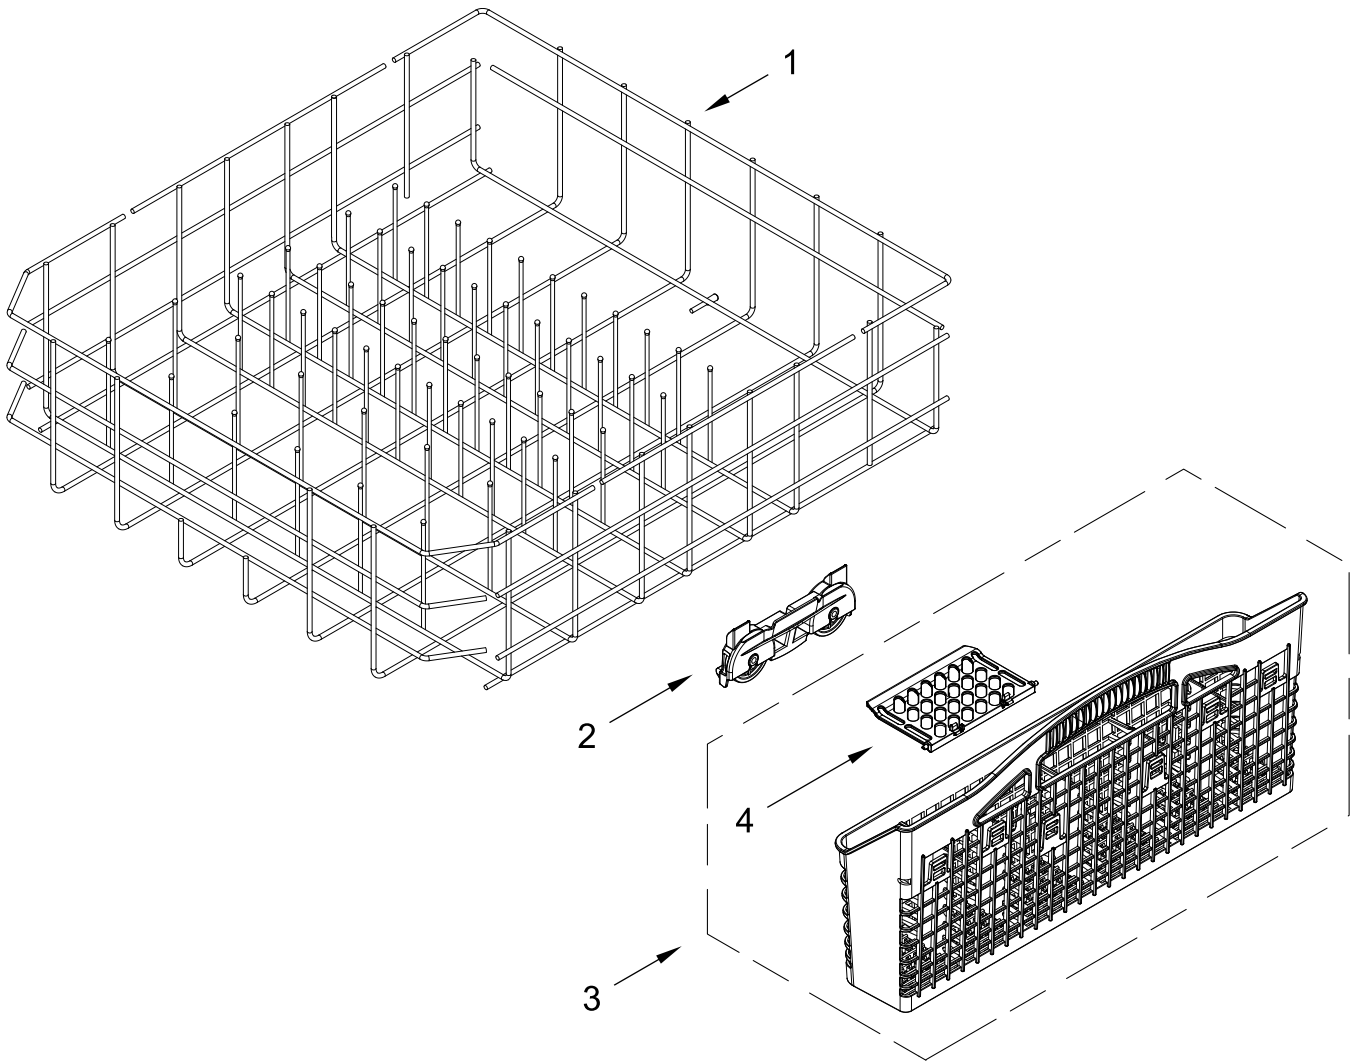

LOWER RACK PARTS

LOWER RACK PARTS

<u>Illus.</u> <u>No.</u>	<u>Part No.</u>	<u>Description</u>	<u>Illus.</u> <u>No.</u>	<u>Part No.</u>	<u>Description</u>
1	W10525641	Dishrack, Lower	3	W11281126	Silverware Basket Assembly
2	W11133747	Wheel & Transport Assembly	4	W11267705	Lid, Silverware Basket (Side)