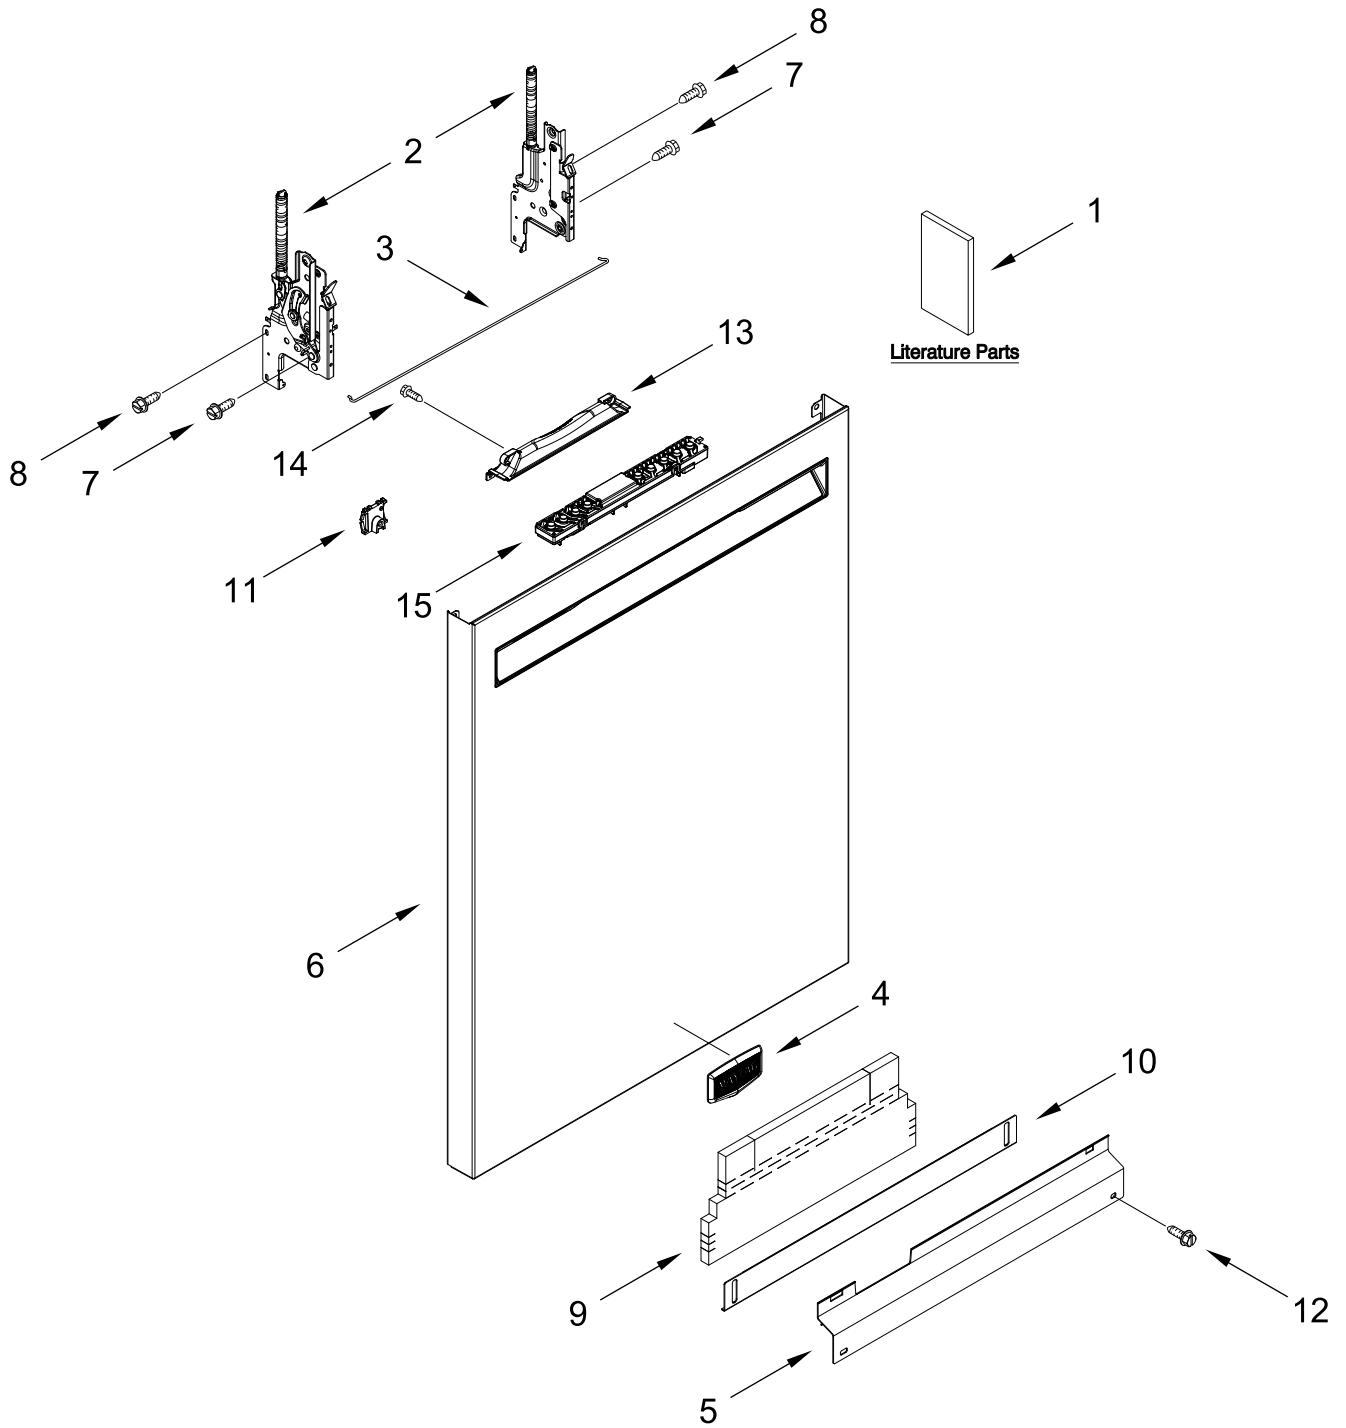

DOOR AND PANEL PARTS