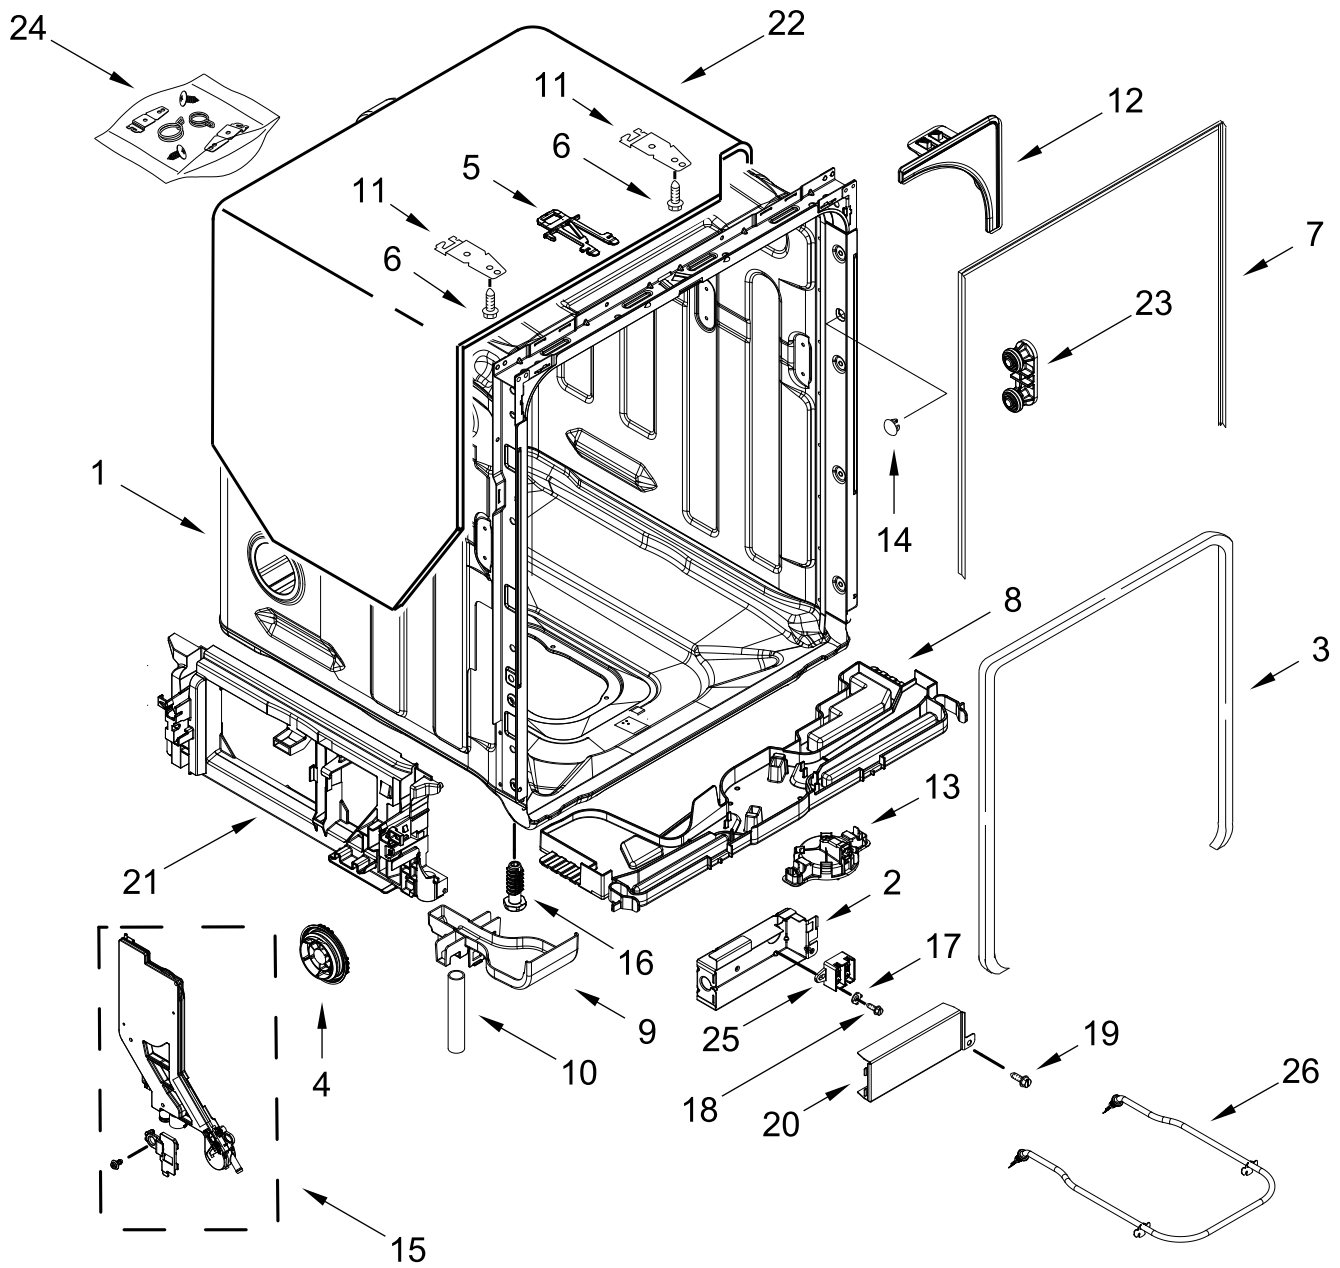

CONTROL PANEL AND INNER DOOR PARTS

CONTROL PANEL AND INNER DOOR PARTS

<u>Illus. No.</u>	<u>Part No.</u>	<u>Description</u>	<u>Illus. No.</u>	<u>Part No.</u>	<u>Description</u>	<u>Illus. No.</u>	<u>Part No.</u>	<u>Description</u>
1		Console Cap	8	W11184028	Gasket, Vent	16	W11088985	Hanger, Control
	W11591426	Black	9	W10348409	Screw	17	W11527847	Vent Assembly w/ Fan
	W11591427	White	10	W11098822	Inner Door Assembly			(Also Order Gasket)
2	W11084865	Jumper, Door	11	W11563231	Seal, Door Bottom	18	W11397505	Fuse, In-line
3	W11258418	Screw	12	W11084863	Wiring Harness, Main (Includes Thermostat & Fuse)	19	W10348408	Screw
4	W10711884	Screw (Long)	13	W11084845	Wiring Harness, Inner Door	20	3400071	Screw
5	W11091934	Latch Assembly (Includes Switch)	14	W11092649	Dispenser Assembly			
6	W11524499	Control, Electronic	15	W11265187	Seal, Console/Door			
7	W11025634	Bezel, Vent (Also Order Gasket)						

TUB AND FRAME PARTS

TUB AND FRAME PARTS

<u>Illus. No.</u>	<u>Part No.</u>	<u>Description</u>	<u>Illus. No.</u>	<u>Part No.</u>	<u>Description</u>	<u>Illus. No.</u>	<u>Part No.</u>	<u>Description</u>
1	W10920228	Tub Assembly (Includes Gasket)	13	W11036170	Float Switch	23	W11048217	Tub Mount, Upper Rack
2	W11226744	Base, Terminal Box	14	W11184083	Plug, Tub	24	W11362501	Miscellaneous Parts Bag (Contains 2 Screws, 2 Clamps, & 2 Brackets)
3	W11035860	Gasket, Tub	15	W11429970	Water Inlet Assembly			
4	W11429974	Nut, Water Inlet	16	W11455395	Leg, Leveling			
5	W11090487	Strike, Latch	17	3378128	Washer, Pronged Cup			
6	W11296374	Screw	18	3400014	Screw, Grounding	25	W11132441	Terminal Block
7	W11165091	Seal, Cabinet	19	W10277003	Screw	26	W11536143	Heater Element Assembly
8	W11025993	Drip Tray	20	W11226746	Cover, Terminal Box			
9	W11025986	Funnel, Overfill Protection	21		Side Support, Tub			
10	W11025988	Funnel Extension		W10920122	Left Hand			
11	8269145	Bracket, Undercounter		W10920120	Right Hand			
12	W11165093	Cover, Tub Corner	22	W11163985	Shield, Tub Sound			