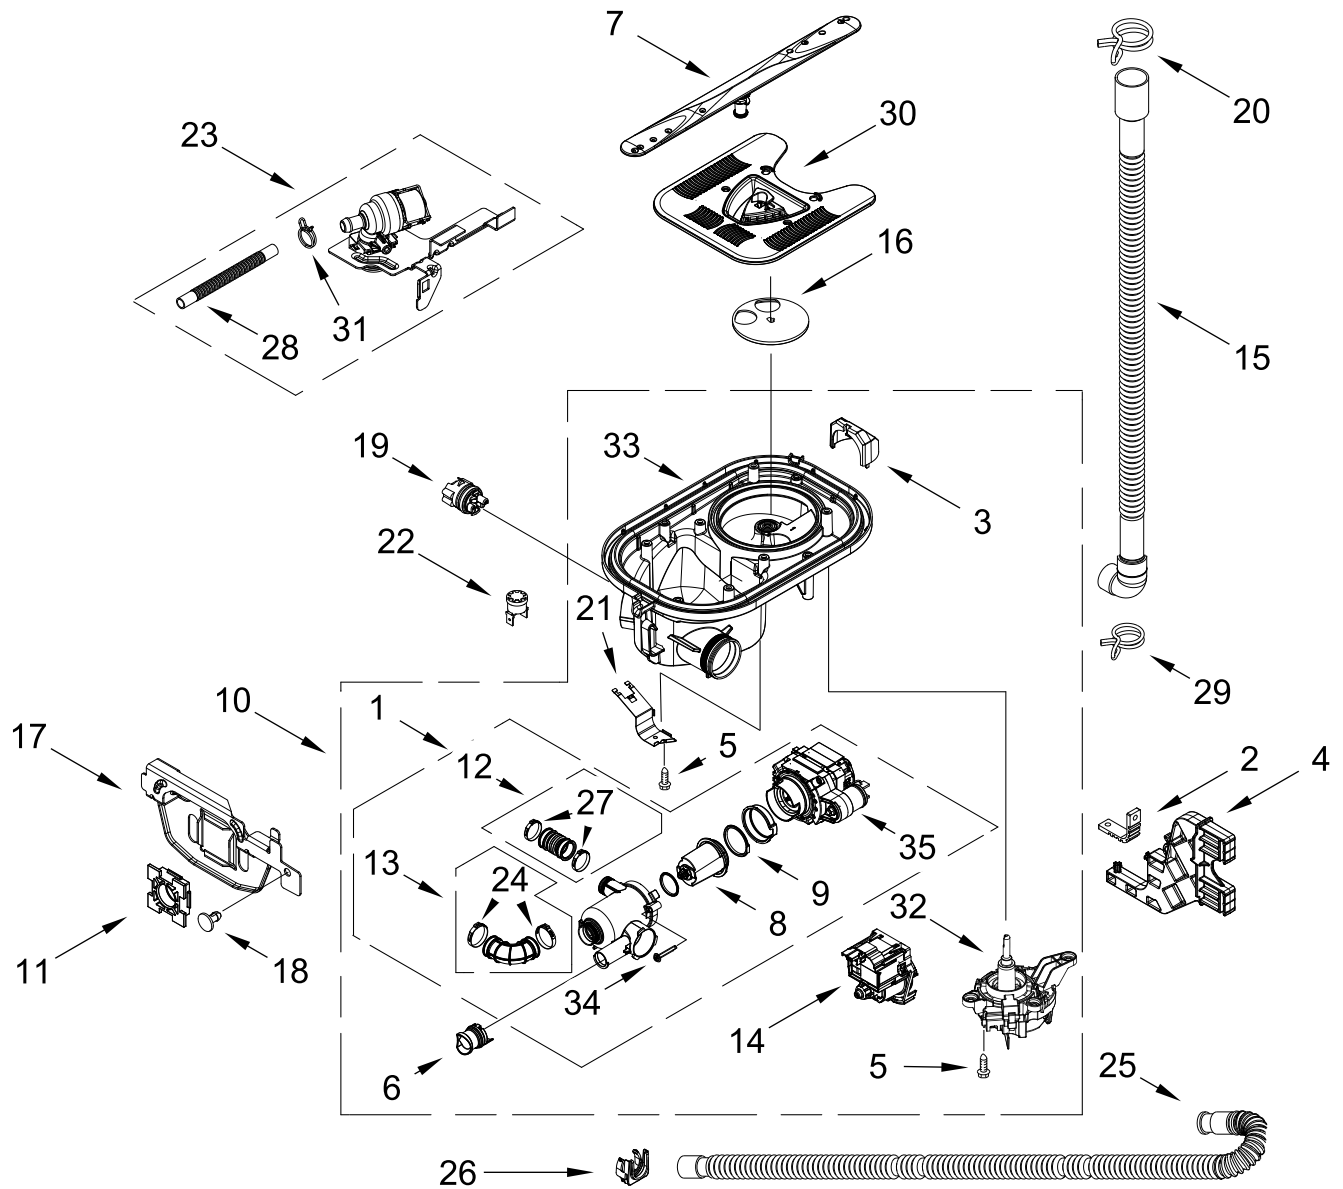

PUMP, WASHARM AND MOTOR PARTS

PUMP, WASHARM AND MOTOR PARTS

<u>Illus. No.</u>	<u>Part No.</u>	<u>Description</u>	<u>Illus. No.</u>	<u>Part No.</u>	<u>Description</u>	<u>Illus. No.</u>	<u>Part No.</u>	<u>Description</u>
1	W11122133	Pump Assembly	14	W11491436	Motor, Drain	26	W11036143	Clip, Hose
2	W11294352	Isolator, Front Motor	15	W11131184	Hose, Drain	27	W10466656	Clamp, Hose
3	W10891545	Diffuser, Inlet	16	W10903468	Disc, Diverter	28	W11036287	Hose, Inlet
4	W11294350	Hanger, Front Motor	17	W11025963	Bracket, Rear Motor	29	W11236576	Clamp, Hose
5	9741232	Screw	18	W11418271	Fastener	30	W11039864	Grate
6	W10891547	Check Valve, Drain	19	W11126174	Indicator, Optical Wash	31	371505	Clamp, Hose
7	W11048456	Wash Arm Assembly	20	370445	Clamp, Hose	32		Diverter Valve Motor (Not Serviced)
8	W11108699	Filter Assembly	21	W11163419	Bracket, Thermostat	33	W11034556	Sump (includes Seal and Diverter)
9	W10380239	Ring, Volute	22	W11193089	Thermostat (Included with Main Wiring Harness)			(Includes 3, 5 & 32)
10	W11197948	Motor & Sump Assembly	23	W11025970	Fill Valve Assembly	34	W10467002	Screw
11	W11036663	Isolator, Rear Motor	24	W11122851	Clamp, Hose	35	W10753070	Capacitor
12	W11250985	Hose, Pressure	25	W11036161	Hose			
13	W10900387	Hose, Suction